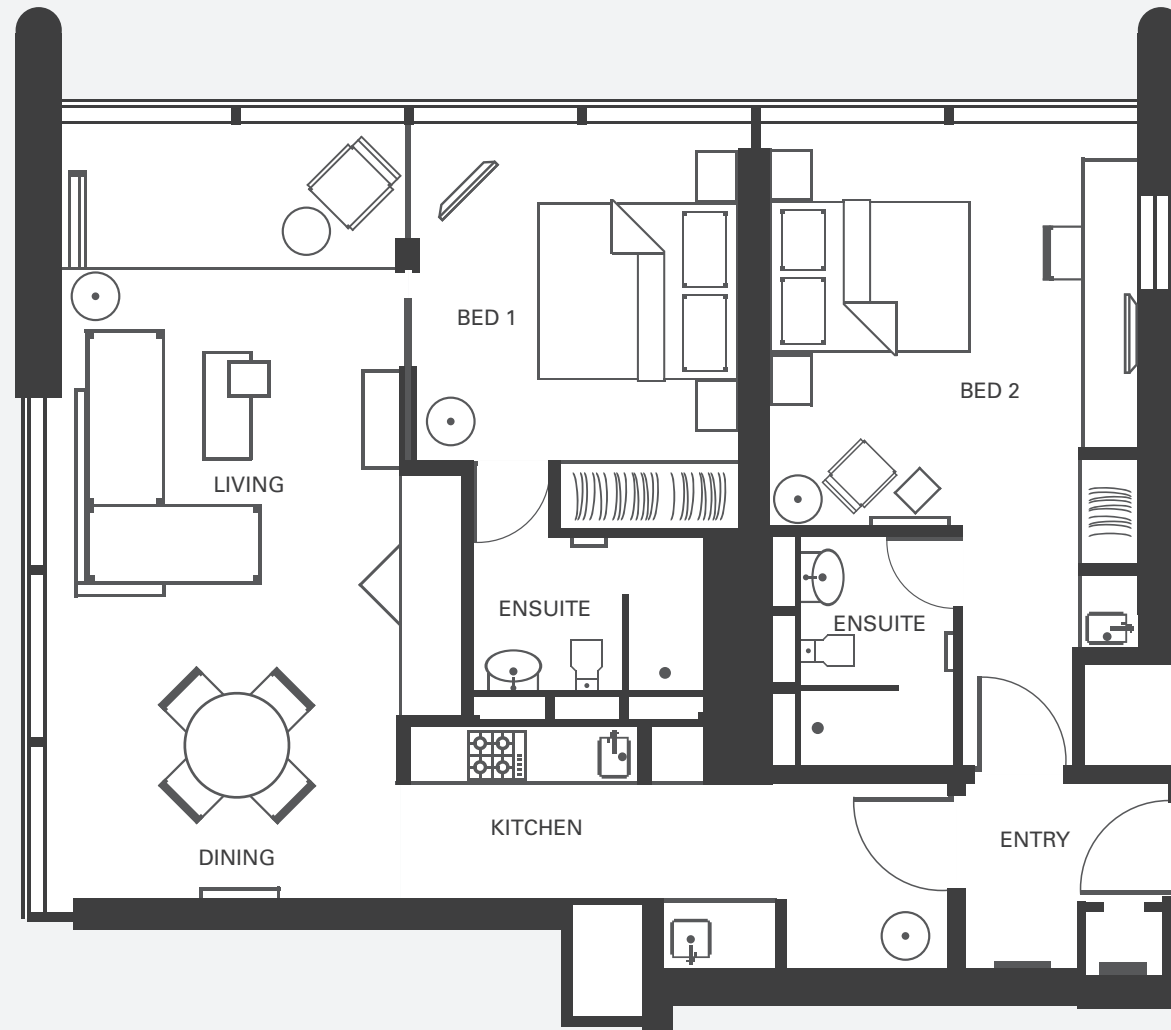

# FRASER SUITES SYDNEY

STUDIO DELUXE SUITES  
(27.6 SQM)

# FRASER SUITES SYDNEY

ONE BEDROOM DELUXE APARTMENT  
(56.0 SQM)

# FRASER SUITES SYDNEY

ONE BEDROOM PREMIER APARTMENT  
(56.4 SQM)

# FRASER SUITES SYDNEY

TWO BEDROOM DELUXE APARTMENT  
(95.2 SQM)