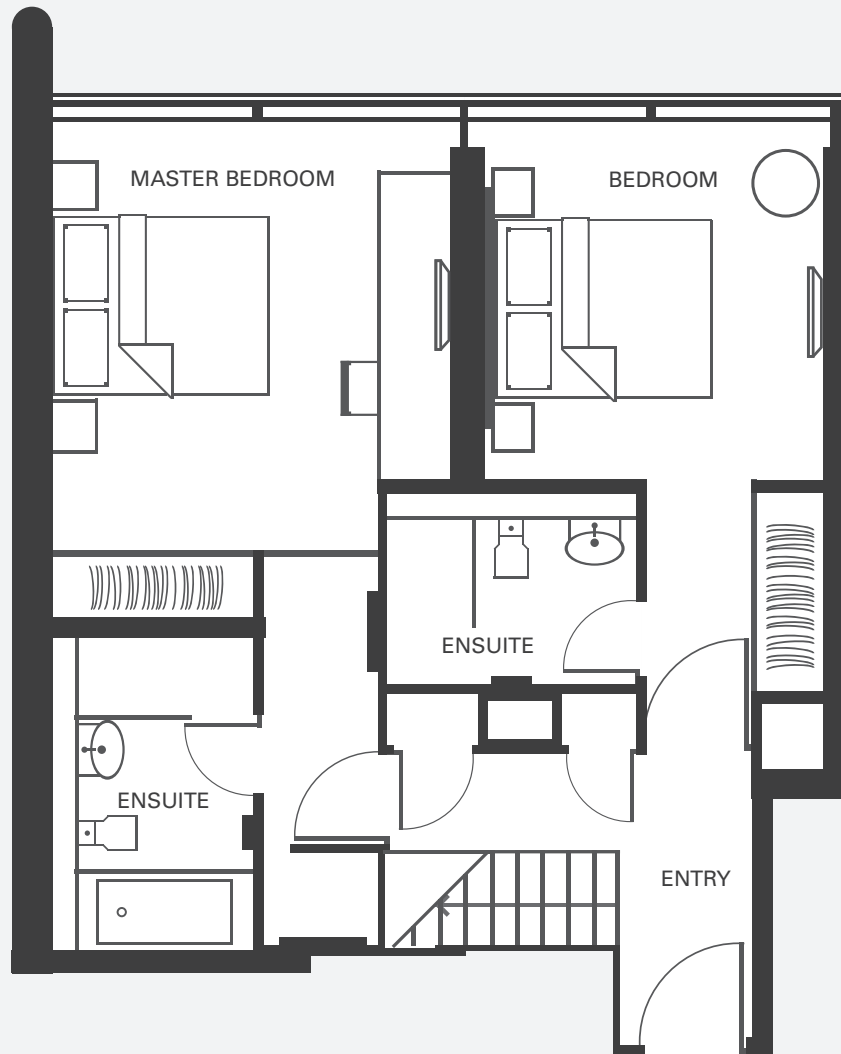

FRASER SUITES SYDNEY

TWO BEDROOM DUPLEX PENTHOUSE
(126.0 SQM)