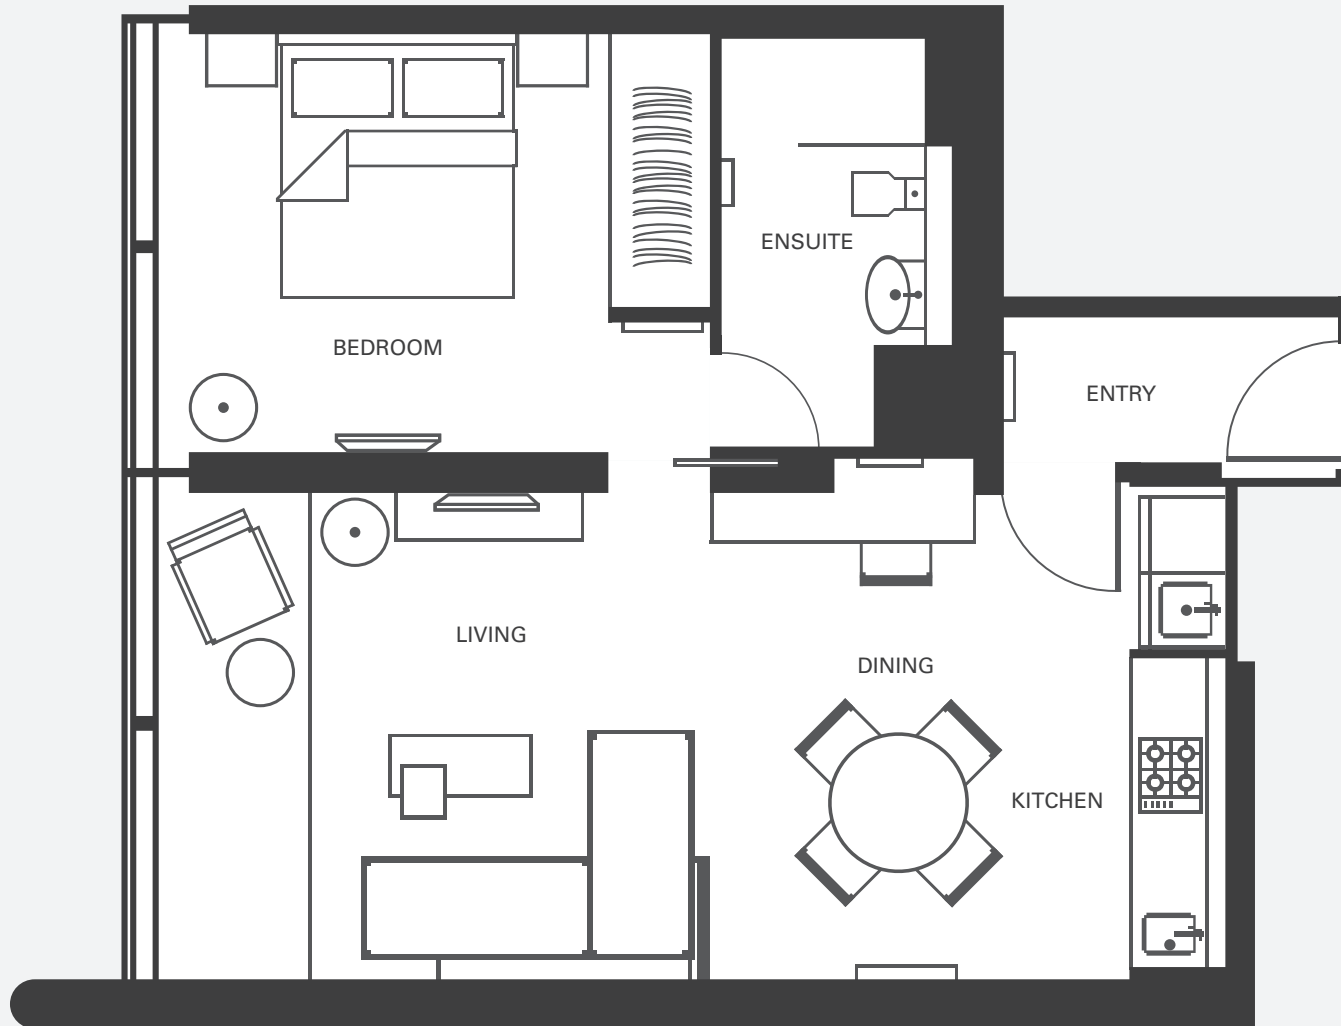

# FRASER SUITES SYDNEY

STUDIO DELUXE SUITES  
(27.6 SQM)

# FRASER SUITES SYDNEY

ONE BEDROOM DELUXE APARTMENT  
(56.0 SQM)

# FRASER SUITES SYDNEY

ONE BEDROOM PREMIER APARTMENT  
(56.4 SQM)

# FRASER SUITES SYDNEY

TWO BEDROOM DELUXE APARTMENT  
(95.2 SQM)