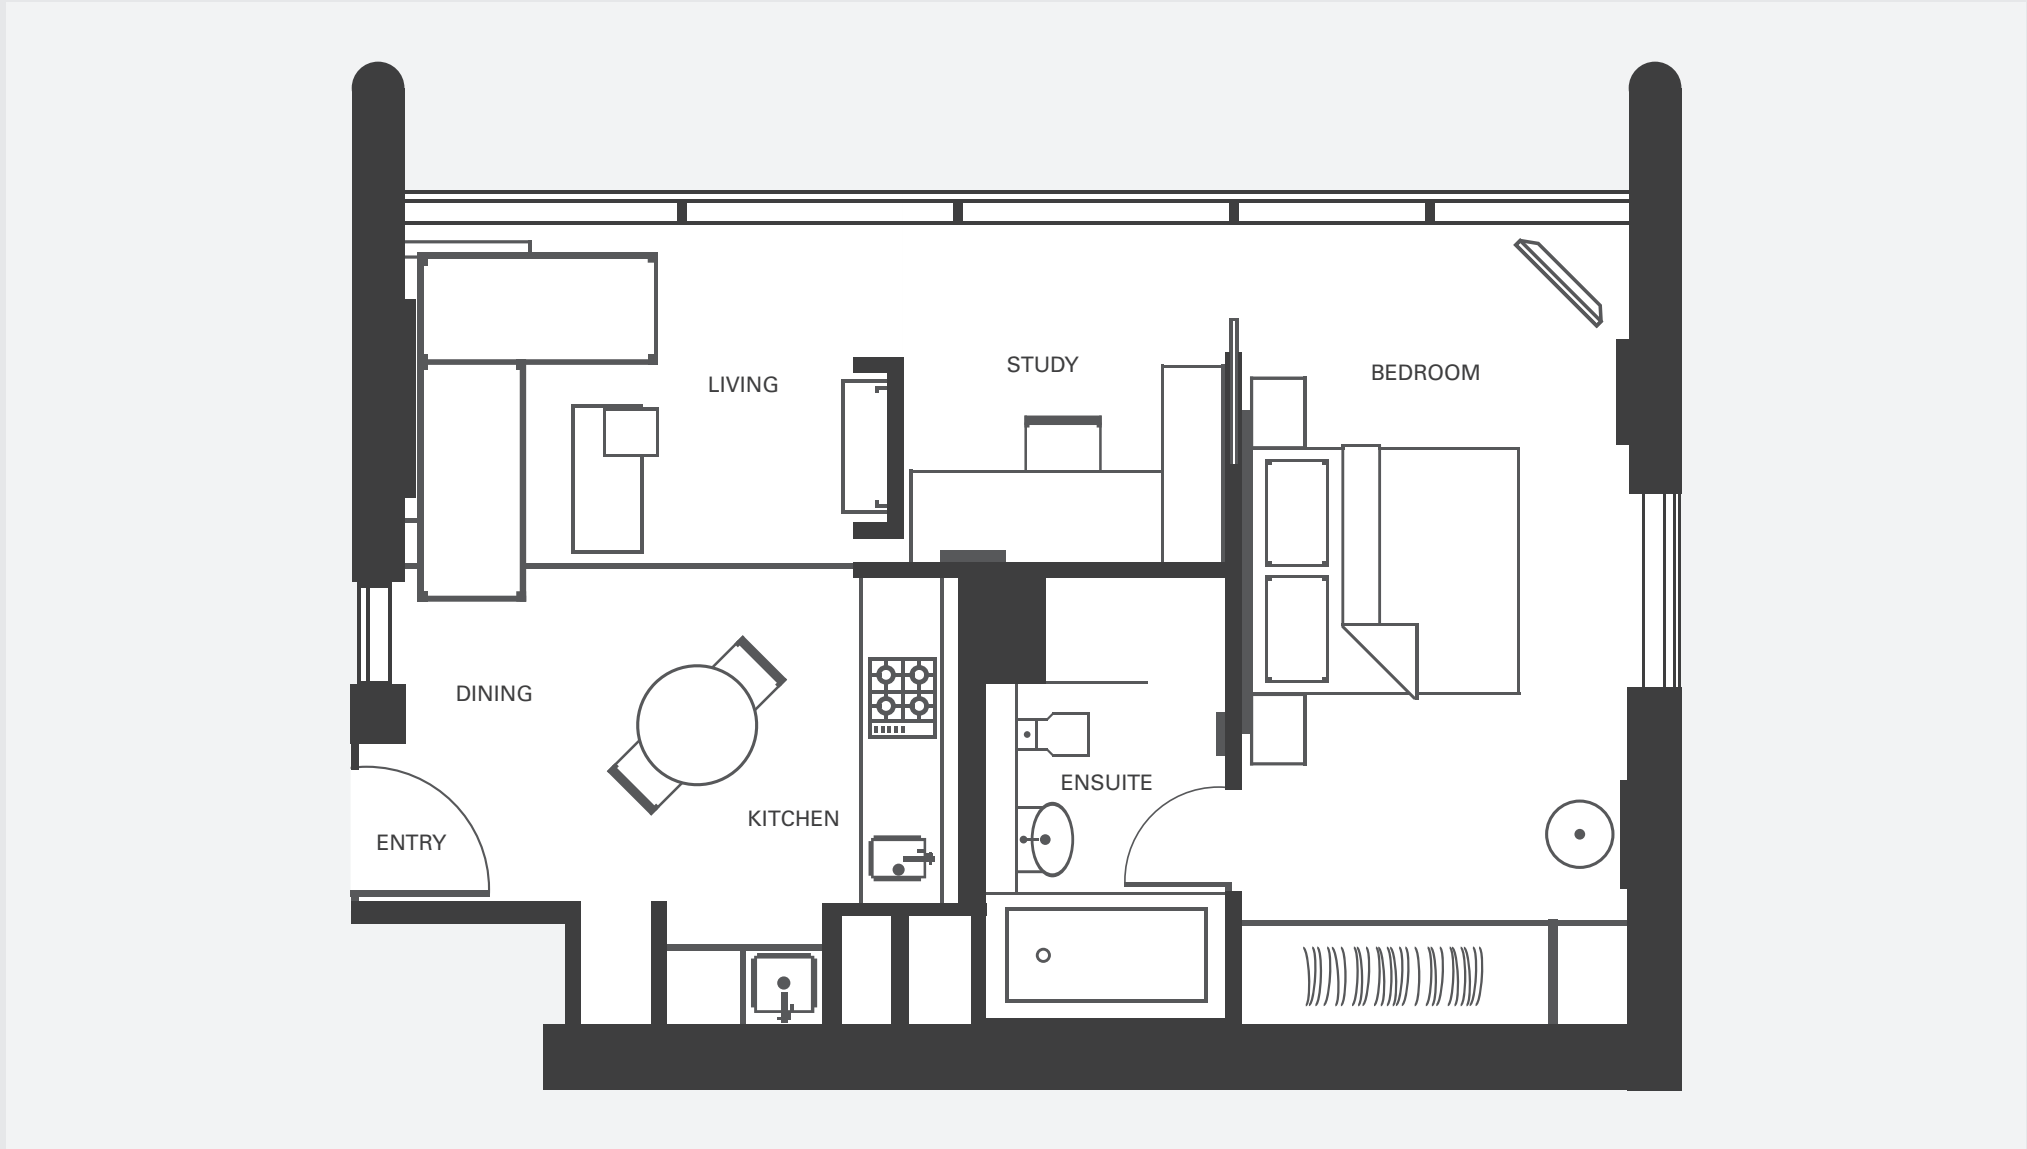

# FRASER SUITES SYDNEY

STUDIO DELUXE SUITES  
(27.6 SQM)

# FRASER SUITES SYDNEY

ONE BEDROOM DELUXE APARTMENT  
(56.0 SQM)

# FRASER SUITES SYDNEY

ONE BEDROOM PREMIER APARTMENT  
(56.4 SQM)

# FRASER SUITES SYDNEY

TWO BEDROOM DELUXE APARTMENT  
(95.2 SQM)