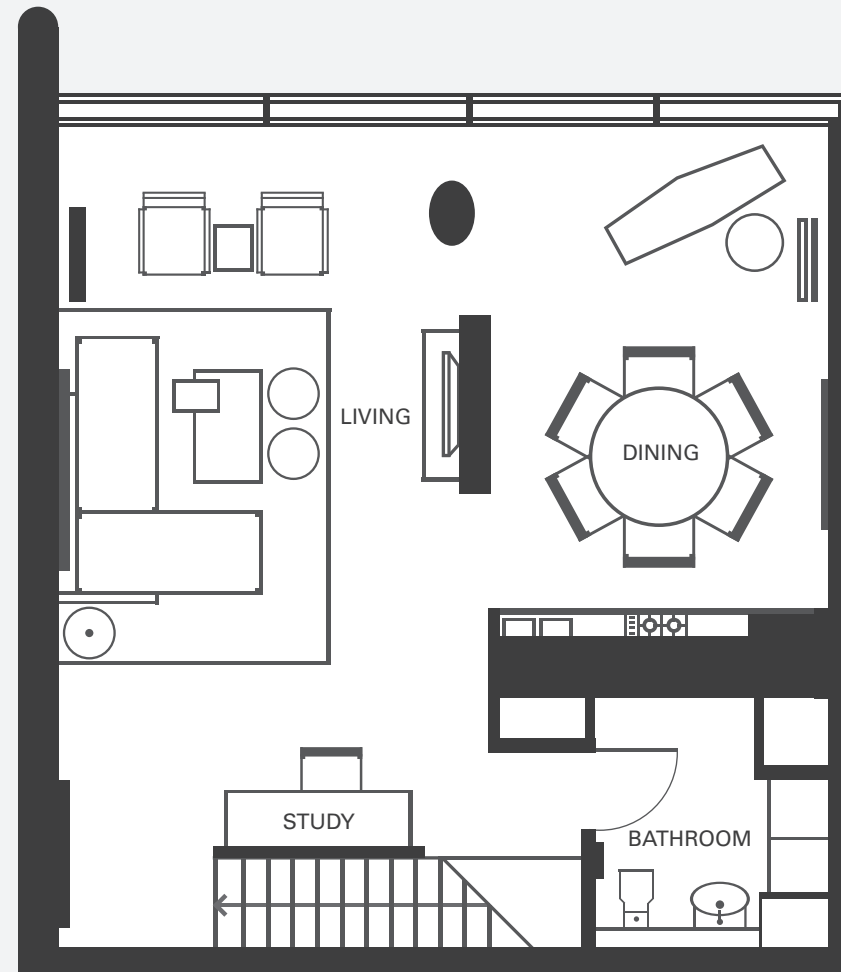

FRASER SUITES SYDNEY

TWO BEDROOM DUPLEX PENTHOUSE
(126.0 SQM)