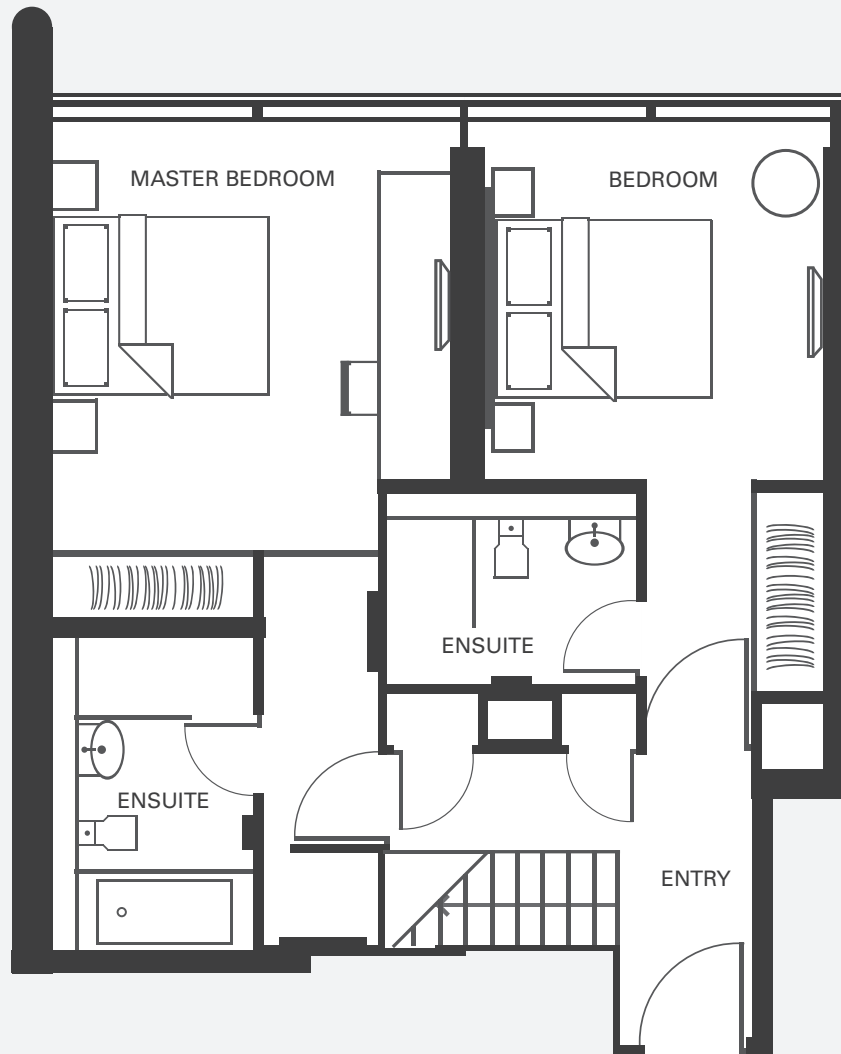

FRASER SUITES SYDNEY

STUDIO DELUXE SUITES
(27.6 SQM)

FRASER SUITES SYDNEY

ONE BEDROOM DELUXE APARTMENT
(56.0 SQM)

FRASER SUITES SYDNEY

ONE BEDROOM PREMIER APARTMENT
(56.4 SQM)

FRASER SUITES SYDNEY

TWO BEDROOM DELUXE APARTMENT
(95.2 SQM)

FRASER SUITES SYDNEY

TWO BEDROOM DUPLEX PENTHOUSE
(126.0 SQM)

FRASER SUITES SYDNEY

THREE BEDROOM DUPLEX PENTHOUSE
(190.8 SQM)