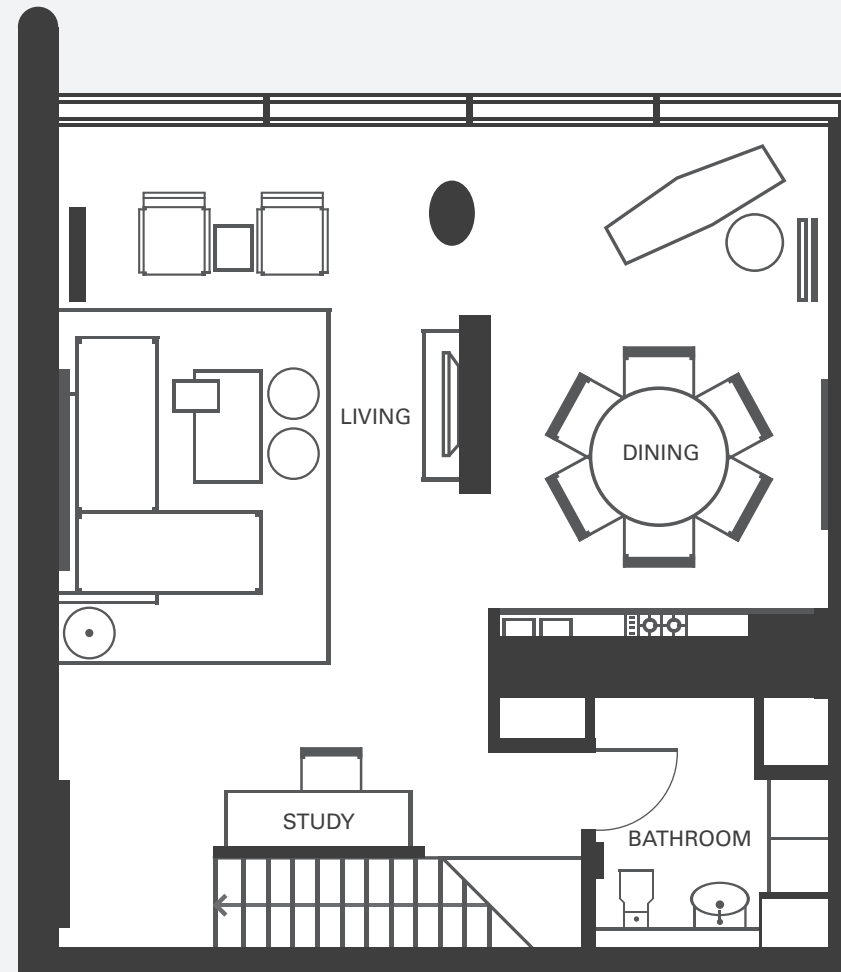

FRASER SUITES SYDNEY

STUDIO DELUXE SUITES
(27.6 SQM)

FRASER SUITES SYDNEY

ONE BEDROOM DELUXE APARTMENT
(56.0 SQM)

FRASER SUITES SYDNEY

ONE BEDROOM PREMIER APARTMENT
(56.4 SQM)

FRASER SUITES SYDNEY

TWO BEDROOM DELUXE APARTMENT
(95.2 SQM)

FRASER SUITES SYDNEY

TWO BEDROOM DUPLEX PENTHOUSE
(126.0 SQM)

FRASER SUITES SYDNEY

THREE BEDROOM DUPLEX PENTHOUSE
(190.8 SQM)