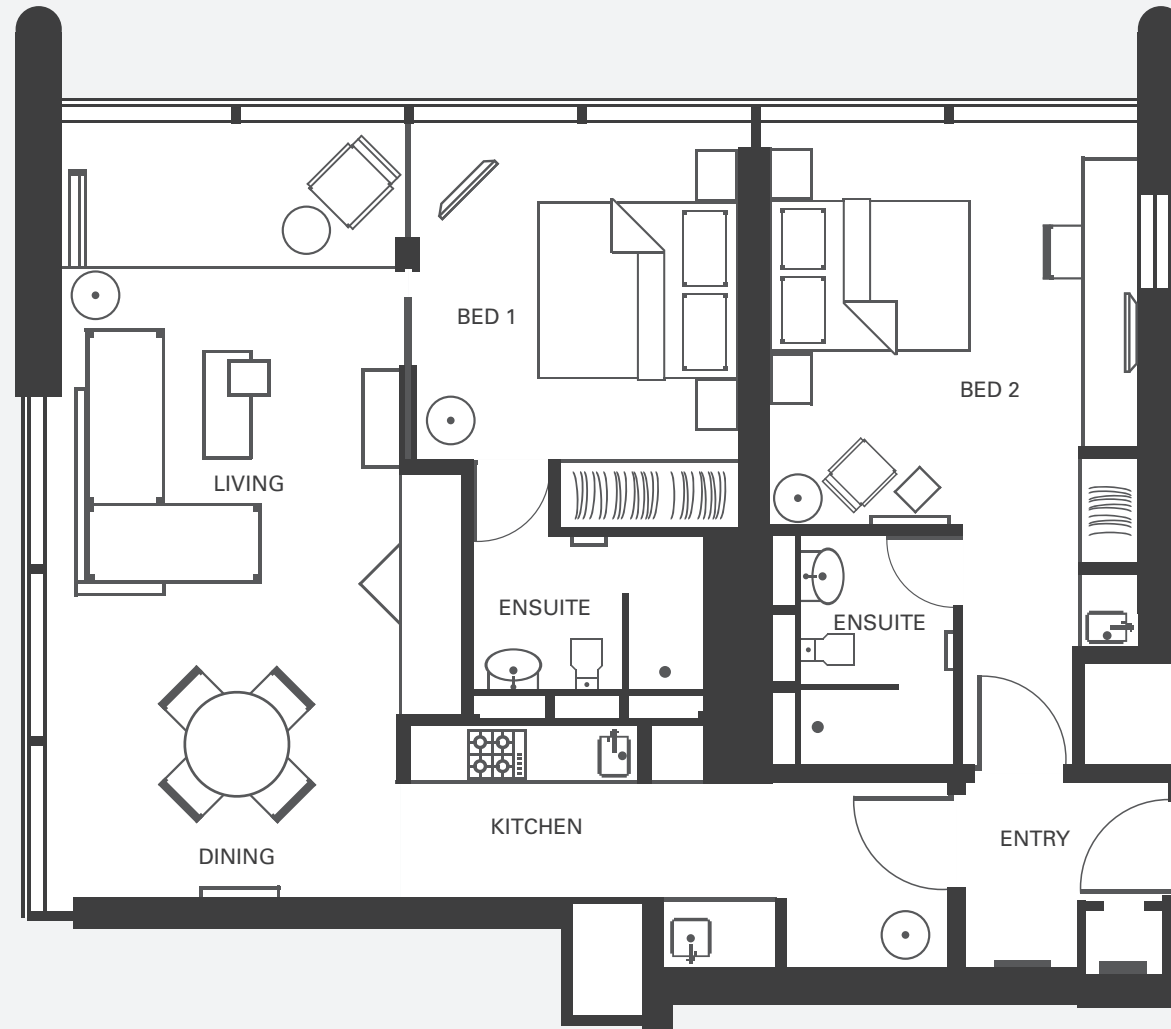

FRASER SUITES SYDNEY

STUDIO DELUXE SUITES
(27.6 SQM)

FRASER SUITES SYDNEY

ONE BEDROOM DELUXE APARTMENT
(56.0 SQM)

FRASER SUITES SYDNEY

ONE BEDROOM PREMIER APARTMENT
(56.4 SQM)

FRASER SUITES SYDNEY

TWO BEDROOM DELUXE APARTMENT
(95.2 SQM)

FRASER SUITES SYDNEY

TWO BEDROOM DUPLEX PENTHOUSE
(126.0 SQM)

FRASER SUITES SYDNEY

THREE BEDROOM DUPLEX PENTHOUSE
(190.8 SQM)