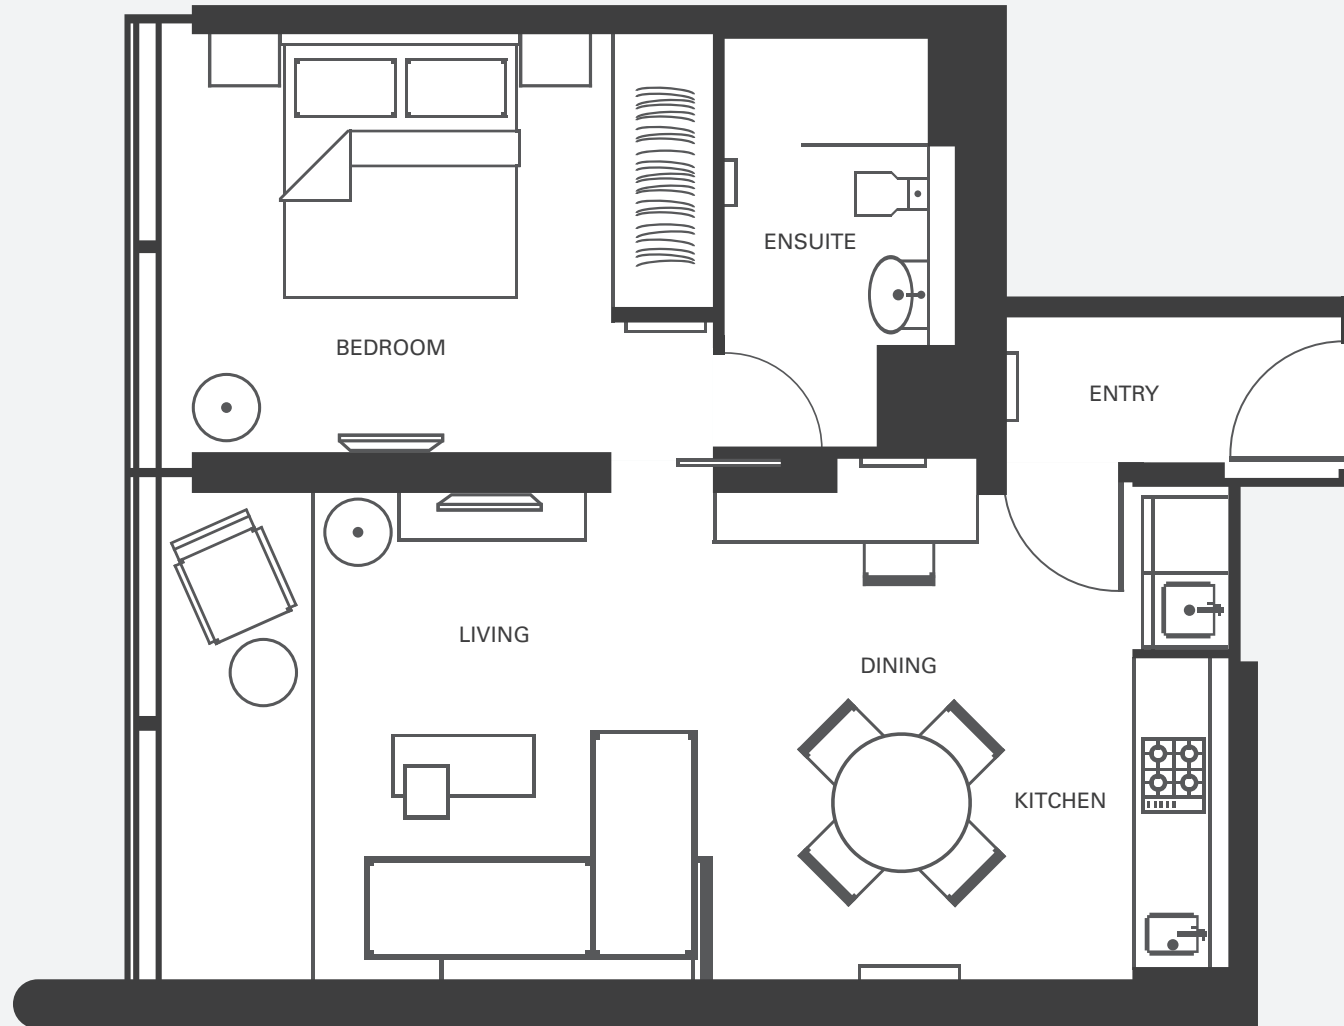

FRASER SUITES SYDNEY

STUDIO DELUXE SUITES
(27.6 SQM)

FRASER SUITES SYDNEY

ONE BEDROOM DELUXE APARTMENT
(56.0 SQM)

FRASER SUITES SYDNEY

ONE BEDROOM PREMIER APARTMENT
(56.4 SQM)

FRASER SUITES SYDNEY

TWO BEDROOM DELUXE APARTMENT
(95.2 SQM)

FRASER SUITES SYDNEY

TWO BEDROOM DUPLEX PENTHOUSE
(126.0 SQM)

FRASER SUITES SYDNEY

THREE BEDROOM DUPLEX PENTHOUSE
(190.8 SQM)