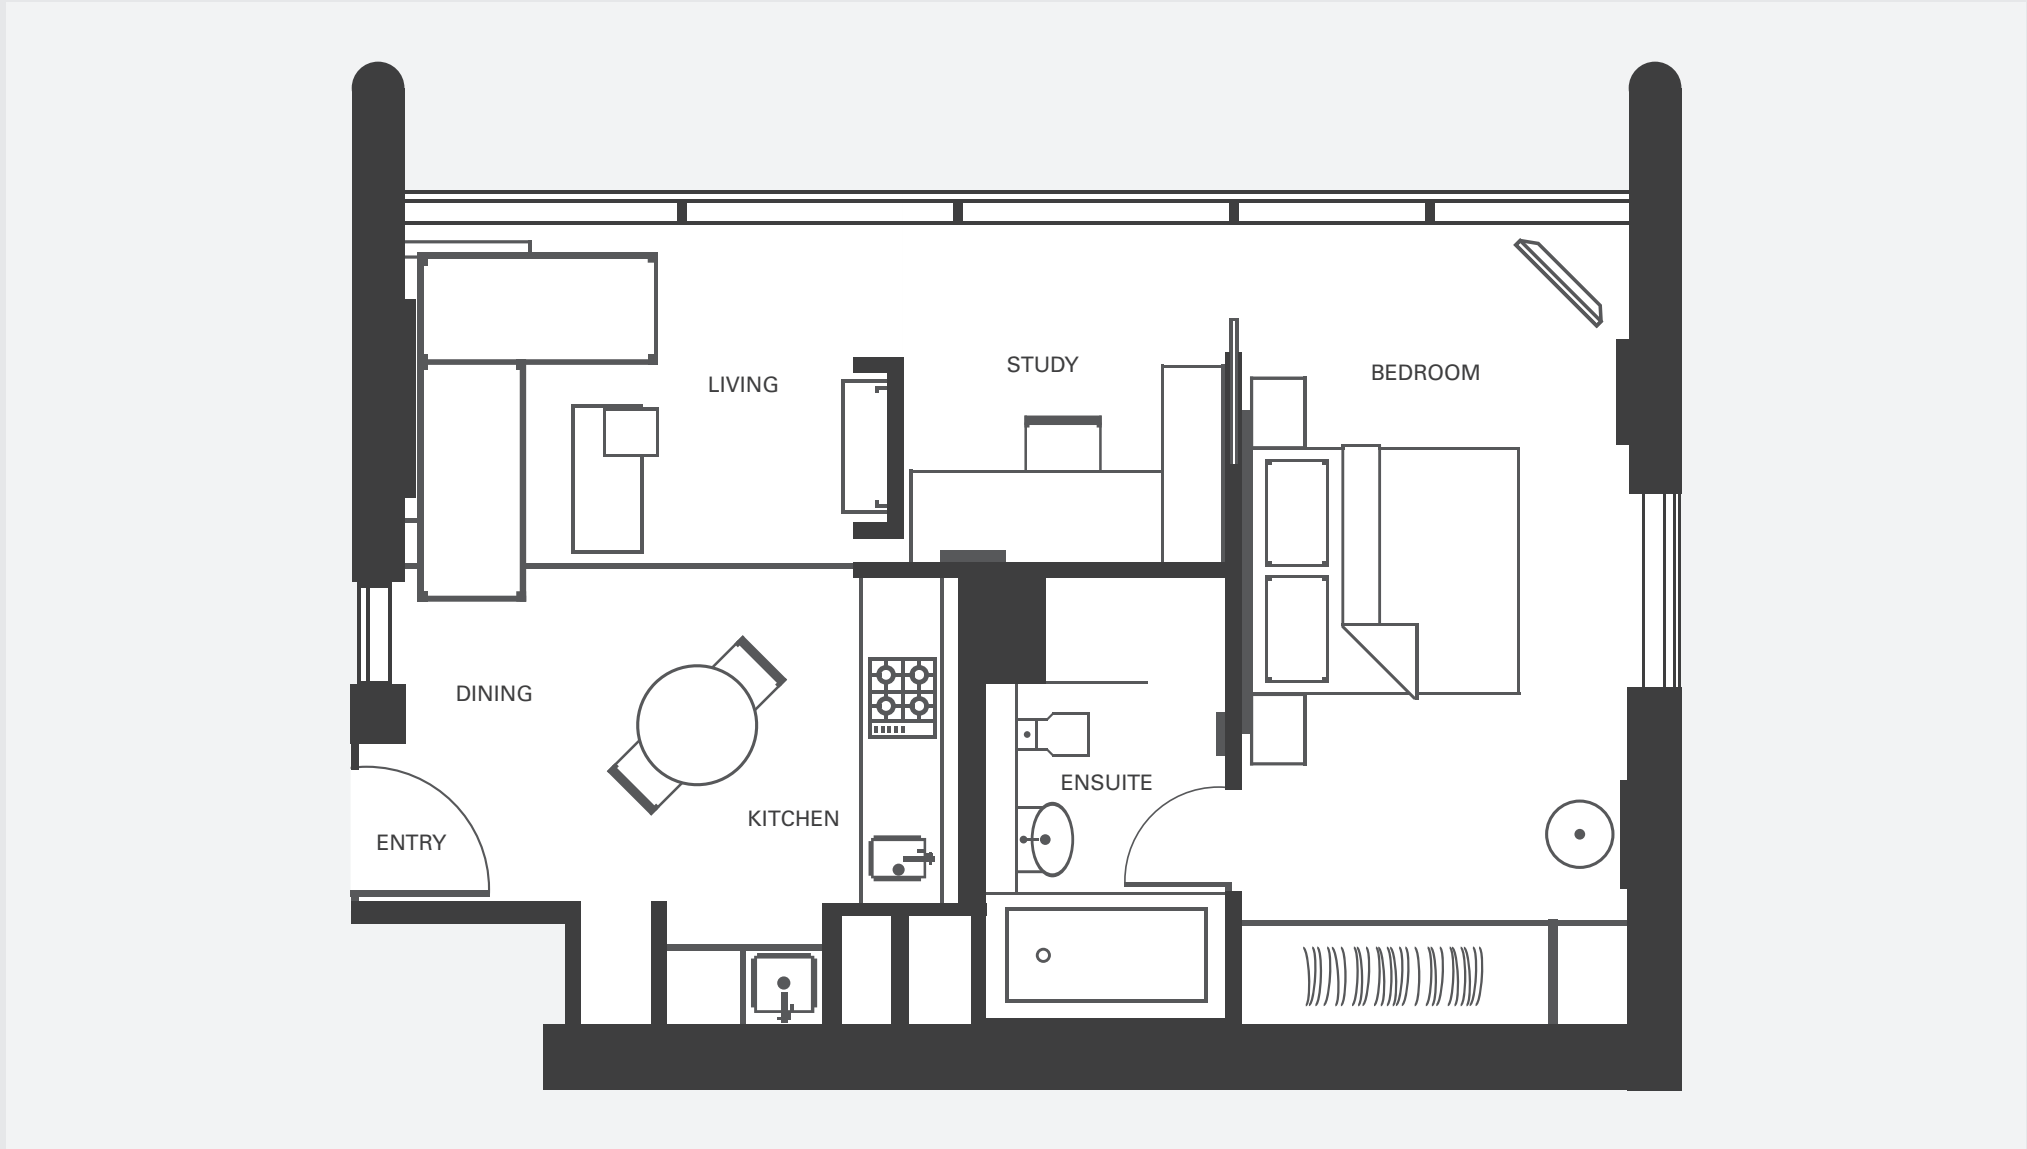

FRASER SUITES SYDNEY

STUDIO DELUXE SUITES
(27.6 SQM)

FRASER SUITES SYDNEY

ONE BEDROOM DELUXE APARTMENT
(56.0 SQM)

FRASER SUITES SYDNEY

ONE BEDROOM PREMIER APARTMENT
(56.4 SQM)

FRASER SUITES SYDNEY

TWO BEDROOM DELUXE APARTMENT
(95.2 SQM)

FRASER SUITES SYDNEY

TWO BEDROOM DUPLEX PENTHOUSE
(126.0 SQM)

FRASER SUITES SYDNEY

THREE BEDROOM DUPLEX PENTHOUSE
(190.8 SQM)